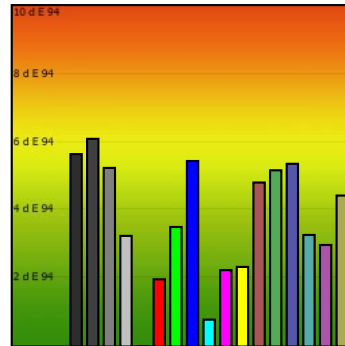

Monitor Calibration Report

Date: 2015-5-29 14:21:03
 Profile: C:/WINDOWS/system32/spool/drivers/color/Monitor_29-05-2015_3.icc
 Measurement Device: eye-one display 2

Calibration:

	Target	Current	Deviation
Gamma	2.0	2.0	2%
Kelvin	7000	6698	4%
cd/m2	160	339	112%

DDC/CI was not used for calibration.

Whitepoint

XYZ	307.05	339.31	352.52
XYZ (normalized):	90.49	100.00	103.89
Luminance	339.3 Cd/m2		

Blackpoint:

Luminance 0.21 Cd/m2

Graybalance:

Color	Kelvin	Chroma	Gamma
0% black	13177	0.40	
17% heavy dark	6939	3.02	1.94
25% dark gray	7131	3.40	1.94
50% gray	7002	5.02	1.95
75% light gray	6939	8.09	1.93
100% white	6698	10.77	

Average Gamma = 1.94

Profile Statistic:

Note: The deltaE calculation takes the blackpoint into account!

Color	R	G	B	L	a	b	dE	dE94
0% black	0	0	0	0.6	0.1	-0.6	0.8	0.8
17% heavy dark	45	45	45	21.9	0.0	-0.8	5.7	5.6
25% dark gray	64	64	64	31.2	0.1	-1.7	6.2	6.1
50% gray	128	128	128	57.5	0.7	-2.2	5.4	5.2
75% light gray	192	192	192	80.1	-0.3	-1.8	3.3	3.2
100% white	255	255	255	100.0	0.0	0.0	0.0	0.0
red	255	0	0	49.1	91.6	73.0	4.9	2.0
green	0	255	0	88.6	-86.1	105.3	12.1	3.5
blue	0	0	255	35.7	68.5	-106.9	13.4	5.4
cyan	0	255	255	92.7	-50.0	-12.2	1.4	0.8
magenta	255	0	255	58.5	103.0	-68.0	8.9	2.2
yellow	255	255	0	96.4	-20.1	115.9	6.2	2.3
pastell-red	170	85	85	48.6	36.9	11.1	7.4	4.8
pastell-green	85	170	85	66.6	-43.8	37.5	9.1	5.2
pastell-blue	85	85	170	44.1	23.3	-48.3	8.5	5.4
pastell-cyan	85	170	170	68.5	-26.0	-8.8	3.9	3.3
pastell-magenta	170	85	170	51.6	49.4	-35.9	6.2	3.0
pastell-yellow	170	170	85	70.9	-12.3	44.0	9.2	4.4
Average							6.3	3.5
Maximum							13.4	6.1