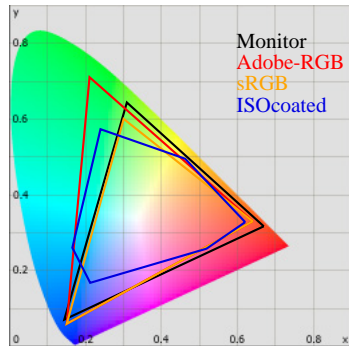

Monitor Calibration Report

Date: 2015-5-29 14:21:03
 Profile: C:/WINDOWS/system32/spool/drivers/color/Monitor_29-05-2015_3.icc
 Measurement Device: eye-one display 2

Calibration:

	Target	Current	Deviation
Gamma	2.0	2.0	2%
Kelvin	7000	6698	4%
cd/m2	160	339	112%

DDC/CI was not used for calibration.

Whitepoint

XYZ	307.05	339.31	352.52
XYZ (normalized):	90.49	100.00	103.89
Luminance	339.3 Cd/m2		

Blackpoint:

Luminance 0.21 Cd/m2

Graybalance:

Color	Kelvin	Chroma	Gamma
0% black	13177	0.40	
17% heavy dark	6939	3.02	1.94
25% dark gray	7131	3.40	1.94
50% gray	7002	5.02	1.95
75% light gray	6939	8.09	1.93
100% white	6698	10.77	

Average Gamma = 1.94

Profile Statistic:

Note: The deltaE calculation takes the blackpoint into account!

Color	R	G	B	L	a	b	dE	dE94
0% black	0	0	0	0.6	0.1	-0.6	0.8	0.8
17% heavy dark	45	45	45	21.9	0.0	-0.8	5.7	5.6
25% dark gray	64	64	64	31.2	0.1	-1.7	6.2	6.1
50% gray	128	128	128	57.5	0.7	-2.2	5.4	5.2
75% light gray	192	192	192	80.1	-0.3	-1.8	3.3	3.2
100% white	255	255	255	100.0	0.0	0.0	0.0	0.0
red	255	0	0	49.1	91.6	73.0	4.9	2.0
green	0	255	0	88.6	-86.1	105.3	12.1	3.5
blue	0	0	255	35.7	68.5	-106.9	13.4	5.4
cyan	0	255	255	92.7	-50.0	-12.2	1.4	0.8
magenta	255	0	255	58.5	103.0	-68.0	8.9	2.2
yellow	255	255	0	96.4	-20.1	115.9	6.2	2.3
pastell-red	170	85	85	48.6	36.9	11.1	7.4	4.8
pastell-green	85	170	85	66.6	-43.8	37.5	9.1	5.2
pastell-blue	85	85	170	44.1	23.3	-48.3	8.5	5.4
pastell-cyan	85	170	170	68.5	-26.0	-8.8	3.9	3.3
pastell-magenta	170	85	170	51.6	49.4	-35.9	6.2	3.0
pastell-yellow	170	170	85	70.9	-12.3	44.0	9.2	4.4
Average							6.3	3.5
Maximum							13.4	6.1